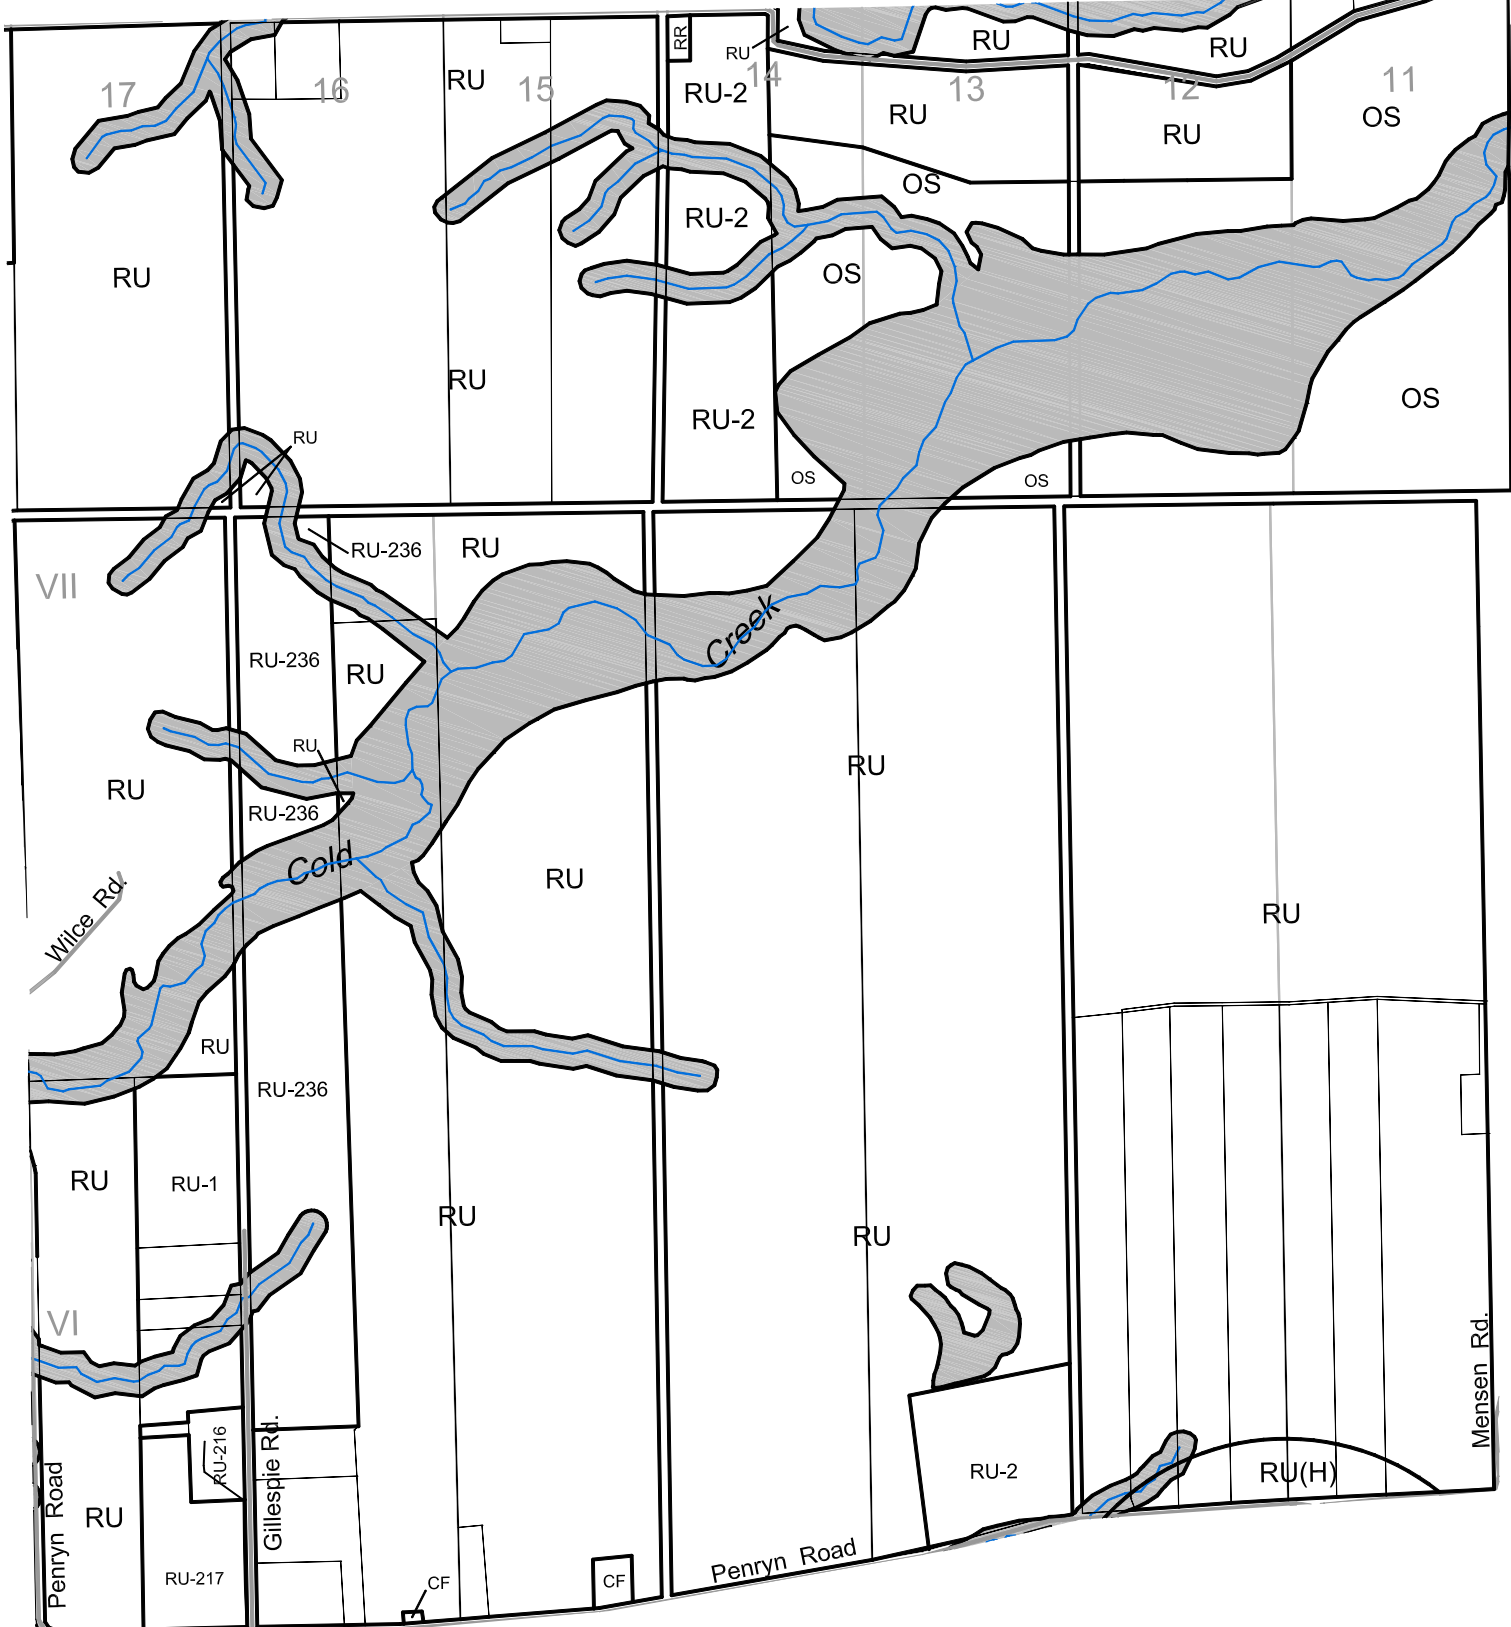

1:15,000

LEGEND

R1	RESIDENTIAL 1 ZONE	VC	VILLAGE COMMERCIAL ZONE
R2	RESIDENTIAL 2 ZONE	RC	RECREATION COMMERCIAL ZONE
R3	RESIDENTIAL 3 ZONE	MG	GENERAL INDUSTRIAL ZONE
ER	ESTATE RESIDENTIAL ZONE	ME	EXTRACTIVE INDUSTRIAL ZONE
SR	SHORELINE RESIDENTIAL ZONE	MD	WASTE DISPOSAL INDUSTRIAL ZONE
LSR	LIMITED SERVICE RESIDENTIAL ZONE	CF	COMMUNITY FACILITY ZONE
RU	RURAL ZONE	OS	OPEN SPACE ZONE
A	AGRICULTURAL ZONE	D	DEVELOPMENT ZONE
RR	RURAL RESIDENTIAL ZONE		ENVIRONMENTAL CONSERVATION ZONE
GC	GENERAL COMMERCIAL ZONE		